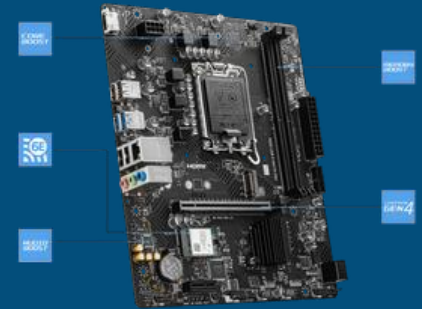

PROCESSOR INTEL I9 Power through your tasks with the Intel i9 Latest Gen processor, delivering a clock speed of 2.50GHz up to 4.40GHz for seamless multitasking and peak performance.

GPU: PNY GEFORCE RTX 4xxx latest Series Unleash stunning visuals and experience cutting-edge performance with the PNY GeForce RTX 40xx latest Series.

MEMORY/RAM: PNY RGB SILVER 128 GB (64x2) 3200MHZ

Elevate your system's performance with PNY RGB Silver 128 GB (64x2) DDR4 memory. Offering blazing-fast speeds and vibrant RGB lighting, smooth multitasking, faster load times, and a visually stunning build for your high-performance rig!

KINGSTON NV2 PCIE 4.0 NVME M.2 2TB [NVME, GEN4]

Boost your storage speed and capacity with the Kingston NV2 PCIe 4.0 NVMe M.2 2TB. Offering lightning-fast data transfers with Gen4 technology, this SSD is perfect for faster boot times, seamless gaming, and handling large files effortlessly!

PSU : AIGO 600W

Power your system reliably with the AIGO certified PSU, delivering efficient and stable energy for your ATX build, ensuring optimal performance with less energy waste.

MOTHER BOARD : MSI PRO S DDR4 - MATX

Enhance your build with the MSI PRO DDR4 - mATX motherboard, delivering reliable performance and essential features in a compact design.

SOFTWARE PACKAGE

1 YEAR, ANTIVIRUS NORTON 360 PREMIUM - 1 PC

WINDOWS 11 PROFESSIONAL OEM 64 BIT

OFFICE 2024 OEM PROPLUS

Mouse & keyboard Logitech Media Combo